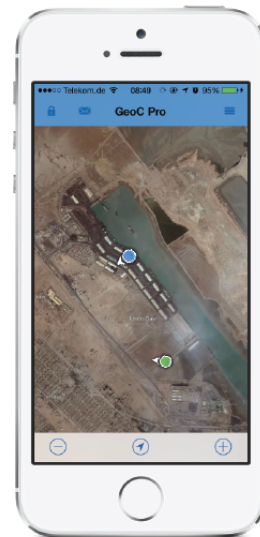

Pro App

Modern Security Tools for iPhone & iPad

GeoC Pro App

The Pro app is an award winning software available for iPhone, iPad, and iPad Mini. The app has been designed to meet the complex requirements of companies and organizations operating in remote and hostile environment.

The Pro App is the response to the increasing demand for interactivity, information exchange, visibility, mobility and modern technology. It interacts seamlessly with your Ops Room and other devices of the the GeoC platform (GPRS and satellite trackers). The app has been optimized to operate in low bandwidth EDGE/GPRS environments. Pre-stored information and an intelligent synchronization process enable your team leaders, managers, engineers or travelers stay connected in places with minimum GSM coverage. Relevant information can be exchanged between user within seconds.

Tracking, monitoring, and managing is convenient and very user friendly. Country or project related visibility and information exchange can be configured to meet any operational requirement.

The Pro App is in use by well-known international security providers, Risk & Crisis Management companies, western embassies and humanitarian organizations.

Please contact us for more information or a platform demonstration.

Features at a glance: