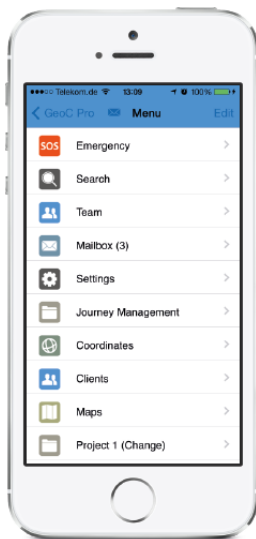

Pro App

Modern Security Tools for iPhone & iPad

GeoC Pro App

The Pro app is an award winning software available for iPhone, iPad, and iPad Mini. The app has been designed to meet the complex requirements of companies and organizations operating in remote and hostile environment.

The Pro App is the response to the increasing demand for interactivity, information exchange, visibility, mobility and modern technology. It interacts seamlessly with your Ops Room and other devices of the the GeoC platform (GPRS and satellite trackers). The app has been optimized to operate in low bandwidth EDGE/GPRS environments. Pre-stored information and an intelligent synchronization process enable your team leaders, managers, engineers or travelers stay connected in places with minimum GSM coverage. Relevant information can be exchanged between user within seconds.

Tracking, monitoring, and managing is convenient and very user friendly. Country or project related visibility and information exchange can be configured to meet any operational requirement.

The Pro App is in use by well-known international security providers, Risk & Crisis Management companies, western embassies and humanitarian organizations.

Please contact us for more information or a platform demonstration.

Features at a glance: