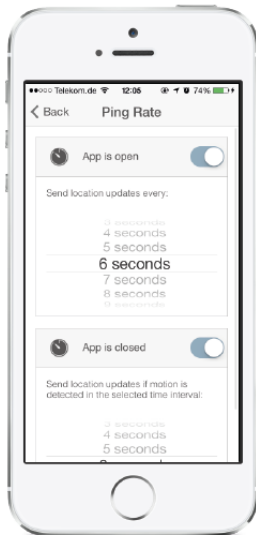

GeoC WT

The WT app is a modern and discrete tracking, emergency notification and messaging application for iPhone that enables your security managers to locate and communicate with your global workforce. If incidents occur (criminal, political, environmental, etc.), your organisation is enabled to quickly identify those who are safe and those persons who require assistance.

The WT app sends individually configurable location updates securely to your Headquarter, Ops Room or authorized GeoC Pro app users. Emergency notifications or geofencing alerts are delivered to your Headquarter within seconds and allow rapid response to an incident.

The WT app is very user friendly and does not require intensive user training. It operates in both the foreground or background without interfering with other applications or core iPhone functions.

The WT app can easily be distributed within your organization, minimizing installation, setup and maintenance.

For more information or a presentation please contact us.

Features at a glance

- Native iOS7 application
- Efficient and discrete tracking (real-time or motion-based, fully configurable)
- Instant messaging with Ops Room and other users
- Emergency notification and geofencing alerts
- Corporate privacy policy compliant
- Easy and intuitive user interface
- Battery saving background operations
- No interference with other iOS applications or core iPhone functions

GeoCompanion GmbH

Burgstraße 191
47918 Tönisvorst
Germany

T: +49 (0) 2151 970537

T: +49 (0) 89 64943520

E: info@geocompanion.de

W: www.geocompanion.de