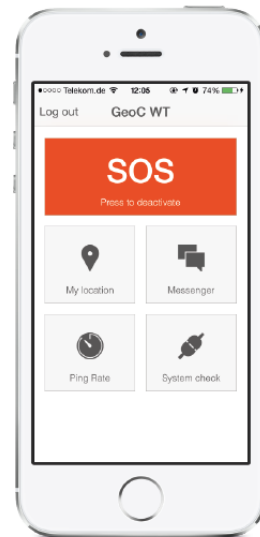

GeoC WT

The WT app is a modern and discrete tracking, emergency notification and messaging application for iPhone that enables your security managers to locate and communicate with your global workforce. If incidents occur (criminal, political, environmental, etc.), your organisation is enabled to quickly identify those who are safe and those persons who require assistance.

The WT app sends individually configurable location updates securely to your Headquarter, Ops Room or authorized GeoC Pro app users. Emergency notifications or geofencing alerts are delivered to your Headquarter within seconds and allow rapid response to an incident.

The WT app is very user friendly and does not require intensive user training. It operates in both the foreground or background without interfering with other applications or core iPhone functions.

The WT app can easily be distributed within your organization, minimizing installation, setup and maintenance.

For more information or a presentation please contact us.

Features at a glance

- Native iOS7 application
- Efficient and discrete tracking (real-time or motion-based, fully configurable)
- Instant messaging with Ops Room and other users
- Emergency notification and geofencing alerts
- Corporate privacy policy compliant
- Easy and intuitive user interface
- Battery saving background operations
- No interference with other iOS applications or core iPhone functions

GeoCompanion GmbH

Burgstraße 191
47918 Tönisvorst
Germany

T: +49 (0) 2151 970537

T: +49 (0) 89 64943520

E: info@geocompanion.de

W: www.geocompanion.de